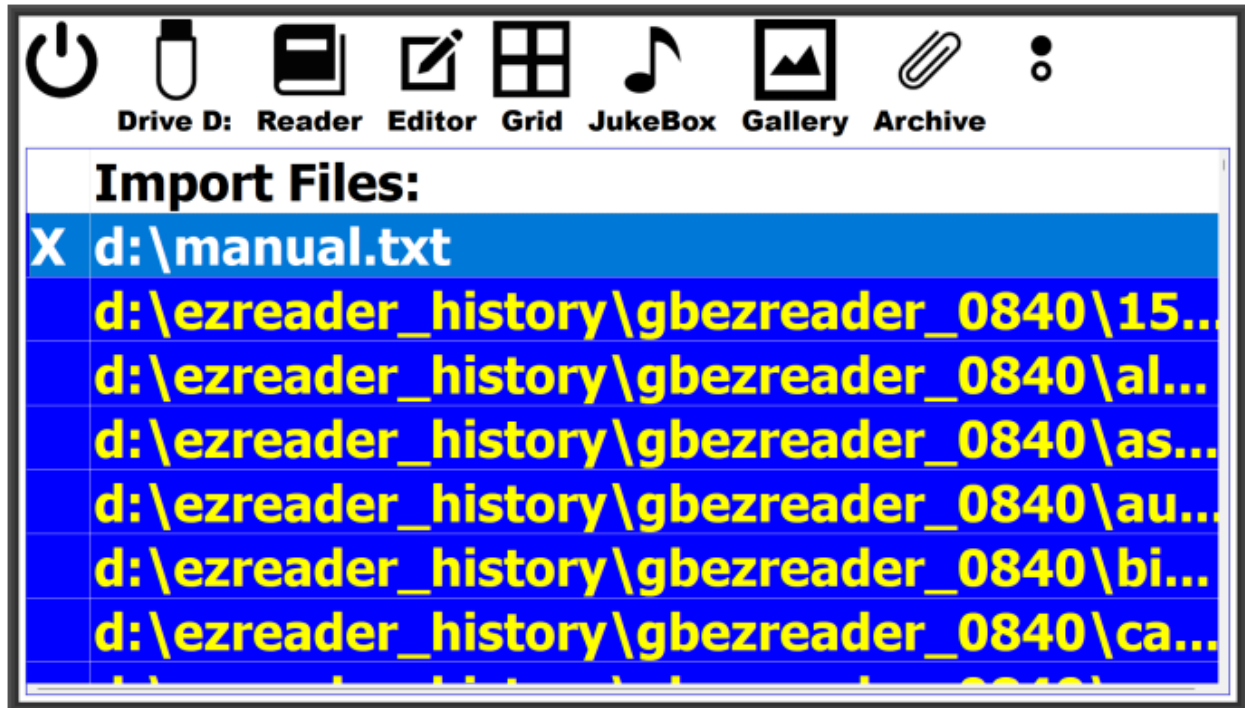

EZReader Import Application

Import can copy files from any flash drive to specified EZReader folders.

Toolbar Commands:

Import has 2 rows of command icons: